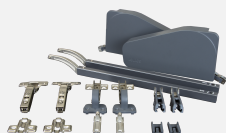

PLACAS

Placa de Montaje  
Ajustable de 5mm  
**para tornillo**

Placa de Montaje  
Ajustable de 5mm  
**para taquete**

Sistema Push-Open  
**Para gabinete**

CORREDERAS

**SLIDEA**  
Extensión Completa  
16mm x350mm  
16mm x400mm  
16mm x450mm  
16mm x500mm  
cierre suave

**SMARTSLIDE**  
Extensión Completa  
16mm x350mm  
16mm x400mm  
16mm x450mm  
16mm x500mm  
cierre suave

FLOWBOX

**Caja FLOWBOX**  
106mm x16mm x450mm  
106mm x16mm x500mm  
cierre suave

**Caja FLOWBOX**  
138mm x16mm x450mm  
138mm x16mm x500mm  
cierre suave

**Caja FLOWBOX**  
192mm x16mm x450mm  
192mm x16mm x500mm  
cierre suave

ELEVADORES

Elevador **MULTI-TECH**  
Doble C1 (caja 1 kit)  
cierre suave

Elevador **SOLO-MECH**  
Sencillo C1 (caja 1 kit)  
cierre suave