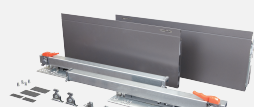

PLACAS

Placa de Montaje  
Ajustable de 5mm  
**para tornillo**

Placa de Montaje  
Ajustable de 5mm  
**para taquete**

Sistema Push-Open  
**Para gabinete**

CORREDERAS

**SLIDEA**  
Extensión Completa  
16mm x350mm  
16mm x400mm  
16mm x450mm  
16mm x500mm  
cierre suave

**SMARTSLIDE**  
Extensión Completa  
16mm x350mm  
16mm x400mm  
16mm x450mm  
16mm x500mm  
cierre suave

FLOWBOX

**Caja FLOWBOX**  
106mm x16mm x450mm  
106mm x16mm x500mm  
cierre suave

**Caja FLOWBOX**  
138mm x16mm x450mm  
138mm x16mm x500mm  
cierre suave

**Caja FLOWBOX**  
192mm x16mm x450mm  
192mm x16mm x500mm  
cierre suave

ELEVADORES

Elevador **MULTI-TECH**  
Doble C1 (caja 1 kit)  
cierre suave

Elevador **SOLO-MECH**  
Sencillo C1 (caja 1 kit)  
cierre suave